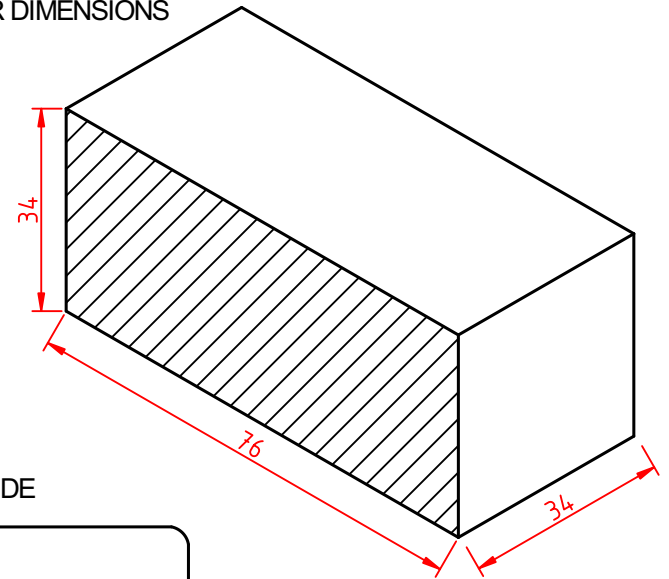

Cobra Case
Equipment Bag
CC1017
Material: Nylon
Zips: No8
Dimensions in cm, may vary slightly

INTERIOR DIMENSIONS

SIDE