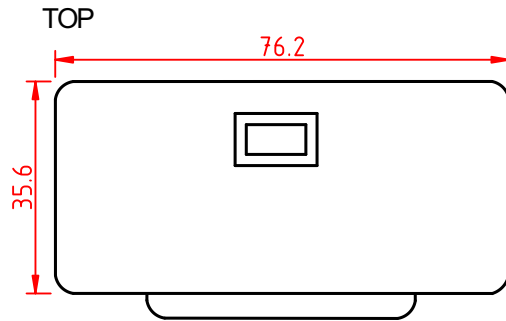

Cobra Case
Equipment Bag
CC1017
Material: Nylon
Zips: No8
Dimensions in cm, may vary slightly

INTERIOR DIMENSIONS

SIDE