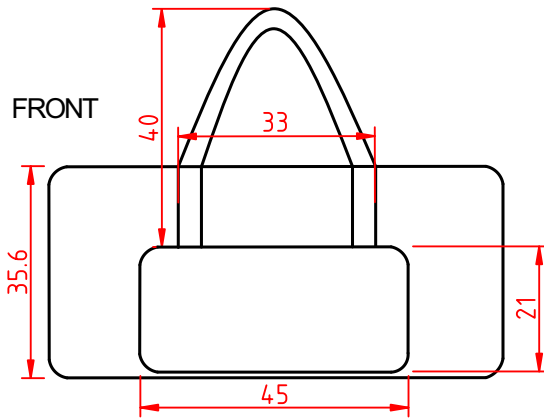

Cobra Case
Equipment Bag
CC1017
Material: Nylon
Zips: No8
Dimensions in cm, may vary slightly

INTERIOR DIMENSIONS

SIDE