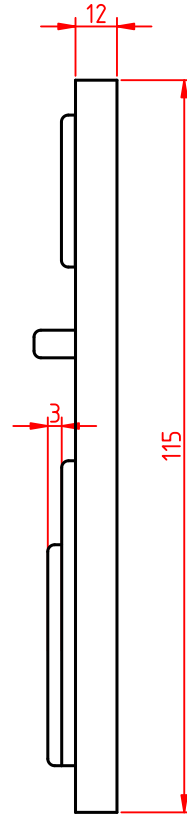

Cobra Case
Equipment Bag
CC1046
Material: Polyester 600d
Zips: No8
Dimensions in cm, may vary slightly

FRONT

SIDE

BACK

INTERIOR DIMENSIONS