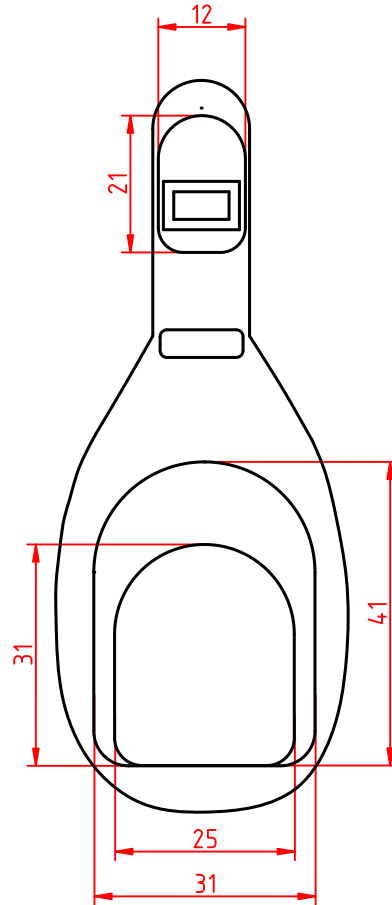

Cobra Case
Equipment Bag
CC1046
Material: Polyester 600d
Zips: No8
Dimensions in cm, may vary slightly

FRONT

SIDE

BACK

INTERIOR DIMENSIONS