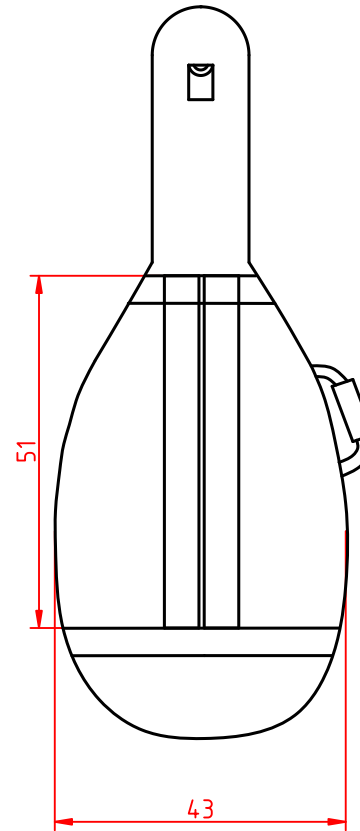

Cobra Case
Equipment Bag
CC1046
Material: Polyester 600d
Zips: No8
Dimensions in cm, may vary slightly

FRONT

SIDE

BACK

INTERIOR DIMENSIONS